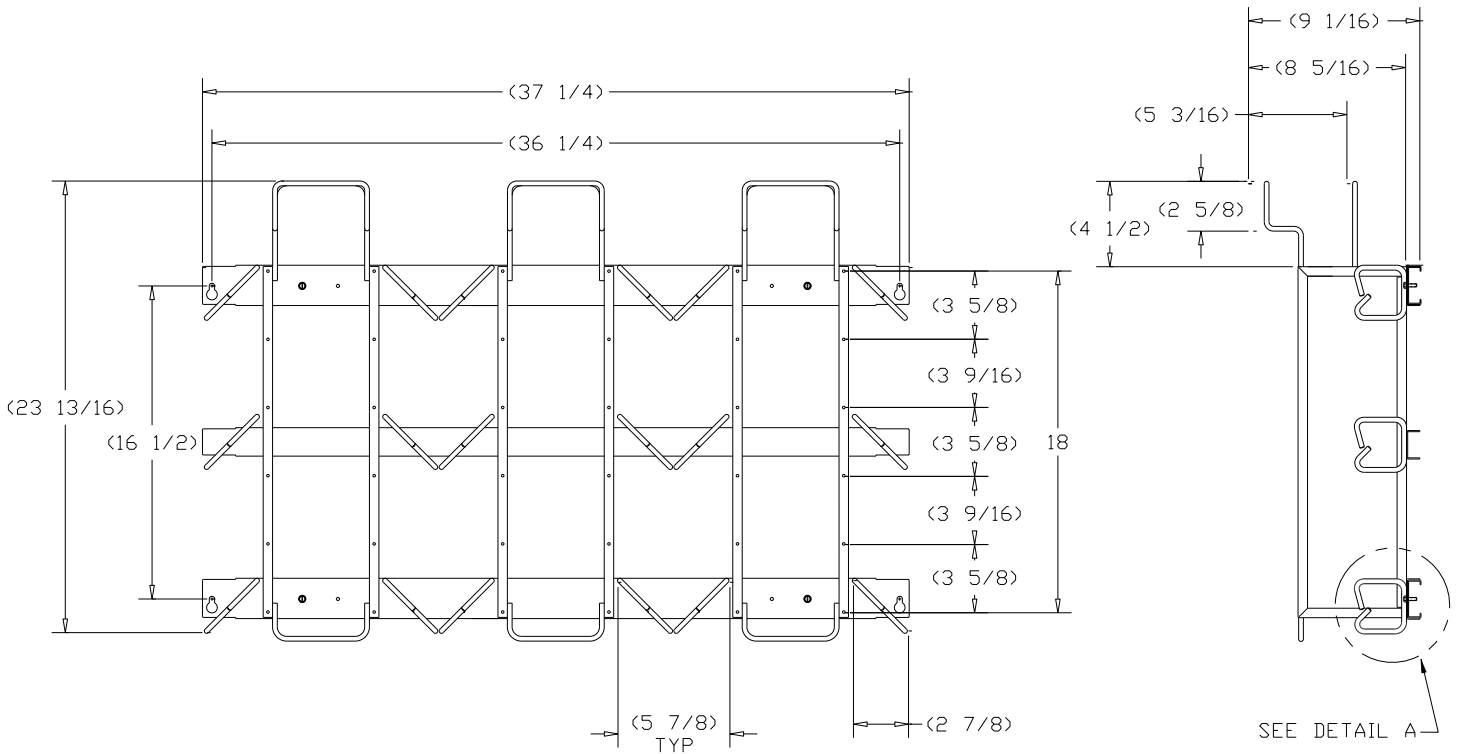

TOP VIEW

FRONT VIEW

SIDE VIEW

THIS PRINT IS THE PROPERTY OF HOMACO. ITS USE IS VALID ONLY FOR THE PURPOSE FOR WHICH IT WAS INTENDED.  
 ANY USE, COPY OR REPRODUCTION WITHOUT THE WRITTEN PERMISSION OF HOMACO, IS PROHIBITED.

HOMACO  
 CHICAGO, ILLINOIS

DRAWN:  
 G.V

CHECKED:  
 FDL

REVISION:  
 B

CAT. # 110D-1800W

TITLE: CUSTOMER USE DRAWING  
 1800pr. 110D MODULE

DWG. # 998-0023