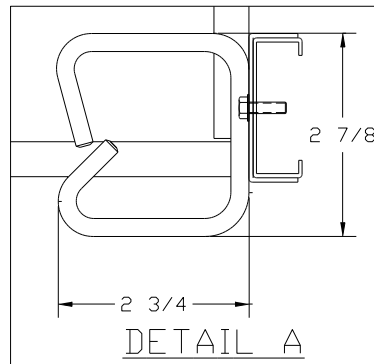

TOP VIEW

FRONT VIEW

SIDE VIEW

THIS PRINT IS THE PROPERTY OF HOMACO. ITS USE IS VALID ONLY FOR THE PURPOSE FOR WHICH IT WAS INTENDED.  
 ANY USE, COPY OR REPRODUCTION WITHOUT THE WRITTEN PERMISSION OF HOMACO, IS PROHIBITED.

HOMACO  
 CHICAGO, ILLINOIS

DRAWN:  
 G.V

CHECKED:  
 FDL

REVISION:  
 B

CAT. # 110D-1800W

TITLE: CUSTOMER USE DRAWING  
 1800pr. 110D MODULE

DWG. # 998-0023