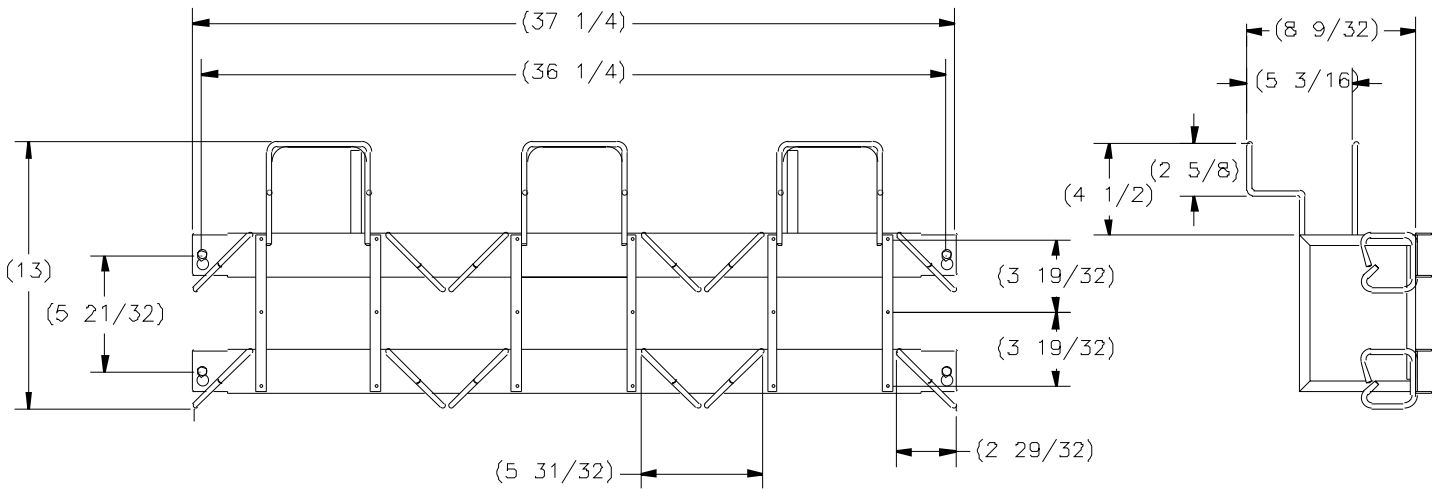

FRONT VIEW

SIDE VIEW

THIS PRINT IS THE PROPERTY OF HOMACO. ITS USE IS VALID ONLY FOR THE PURPOSE FOR WHICH IT WAS INTENDED.
ANY USE, COPY OR REPRODUCTION WITHOUT THE WRITTEN PERMISSION OF HOMACO, IS PROHIBITED.

HOMACO
CHICAGO, ILLINOIS

DRAWN:

G.V

CHECKED:

FDL

REVISION

A

CAT. #

110D-900W

TITLE

CUSTOMER USE DRAWING
900PR, 110D MODULE

DWG. #

998-0025