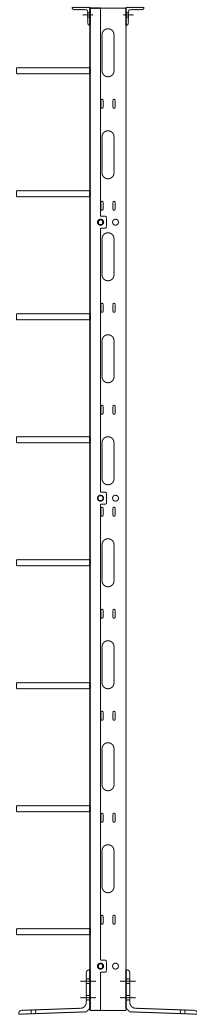

VO-84-CM6E

19-84-T2SD-CMB  
3" RELAY RACK W/  
FEED THRU HOLES

THIS PRINT IS THE PROPERTY OF HOMACO. ITS USE IS VALID ONLY FOR THE PURPOSE FOR WHICH IT WAS INTENDED.  
ANY USE, COPY OR REPRODUCTION WITHOUT THE WRITTEN PERMISSION OF HOMACO IS PROHIBITED.

HOMACO  
CHICAGO, ILLINOIS

DRAWN:

RJP

CHECKED:

RJP

REVISION:

D

CAT. # 19-84-CSMR3

TITLE: CUSTOMER USE DRAWING  
3" RELAY RACK W/ VO'S ASSEMBLED

DWG. # 998-0087