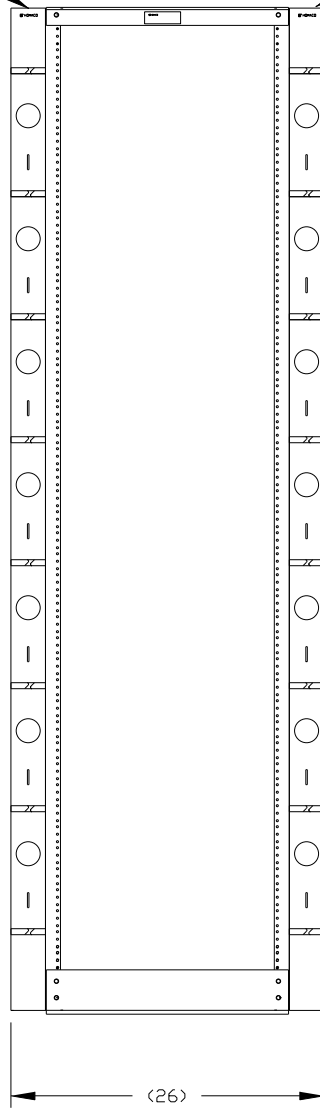

VO-84-CM6E

19-84-T2SD-CMB  
3" RELAY RACK W/  
FEED THRU HOLES

THIS PRINT IS THE PROPERTY OF HOMACO. ITS USE IS VALID ONLY FOR THE PURPOSE FOR WHICH IT WAS INTENDED.  
ANY USE, COPY OR REPRODUCTION WITHOUT THE WRITTEN PERMISSION OF HOMACO IS PROHIBITED.

HOMACO  
CHICAGO, ILLINOIS

DRAWN:

RJP

CHECKED:

RJP

REVISION:

D

CAT. # 19-84-CSMR3

TITLE: CUSTOMER USE DRAWING  
3" RELAY RACK W/ VO'S ASSEMBLED

DWG. # 998-0087