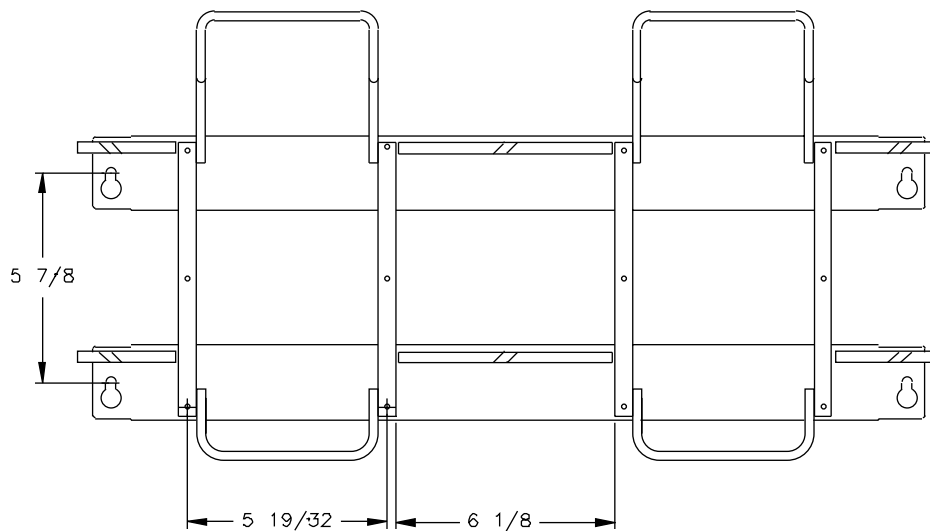

FRONT VIEW

THIS PRINT IS THE PROPERTY OF HOMACO, INC. ITS USE IS VALID ONLY FOR THE PURPOSE FOR WHICH IT WAS INTENDED.
ANY USE, COPY OR REPRODUCTION WITHOUT THE WRITTEN PERMISSION OF HOMACO, INC. IS PROHIBITED.

HOMACO, INC.
CHICAGO, ILLINOIS

DRAWN:

MLC

CHECKED:

REVISION:

CAT. # 110D-600-XLB

TITLE: CUSTOMER USE DRAWING
23" XLBET MODULE

DWG. # 998-0215