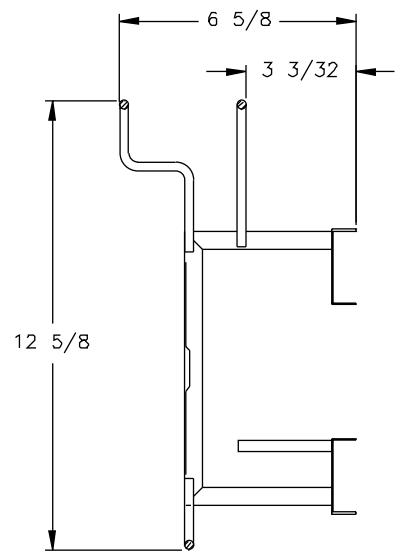

TOP VIEW

FRONT VIEW

SIDE VIEW

THIS PRINT IS THE PROPERTY OF HOMACO, INC. ITS USE IS VALID ONLY FOR THE PURPOSE FOR WHICH IT WAS INTENDED.
 ANY USE, COPY OR REPRODUCTION WITHOUT THE WRITTEN PERMISSION OF HOMACO, INC. IS PROHIBITED.

HOMACO, INC.
 CHICAGO, ILLINOIS

DRAWN:

MLC

CHECKED:

REVISION:

CAT. # 110D-600-XLB

TITLE: CUSTOMER USE DRAWING
 23" XLBET MODULE

DWG. # 998-0215