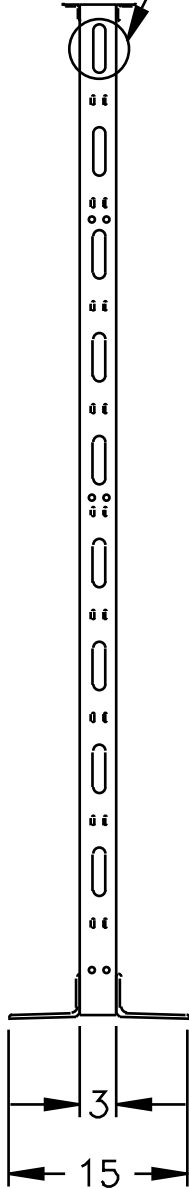

SEE DETAIL A

DETAIL A

THIS PRINT IS THE PROPERTY OF HOMACO ITS USE IS VALID ONLY FOR THE PURPOSE FOR WHICH IT WAS INTENDED ANY USE, COPY OR REPRODUCTION WITHOUT THE WRITTEN PERMISSION OF HOMACO IS PROHIBITED.

**HOMACO**  
CHICAGO, ILLINOIS

DRAWN:

MLC

CHECKED:

-

REVISION:

-

CAT. #  
19-84-T2SD-CMB

TITLE: CUSTOMER USE DRAWING  
CABLE MANAGEMENT RACK 3"

DWG. # 998-0272