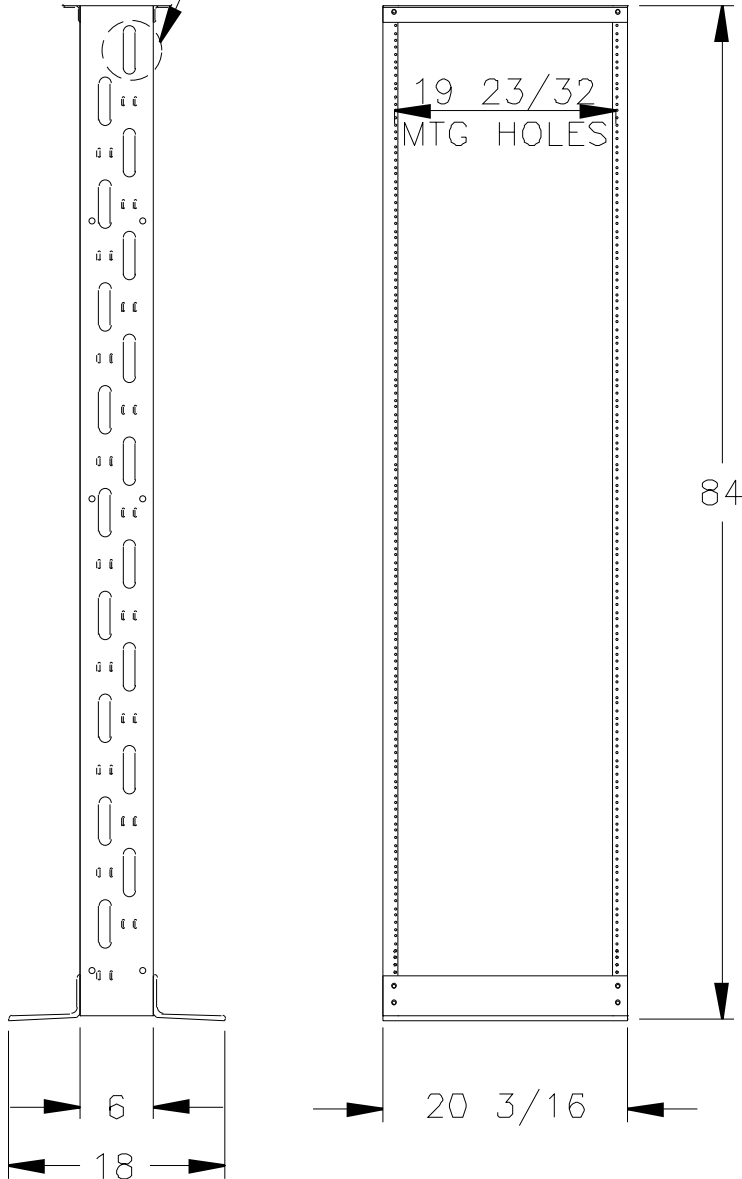

THIS PRINT IS THE PROPERTY OF HOMACO. ITS USE IS VALID ONLY FOR THE PURPOSE FOR WHICH IT WAS INTENDED. ANY USE, COPY OR REPRODUCTION WITHOUT THE WRITTEN PERMISSION OF HOMACO IS PROHIBITED.

HOMACO
CHICAGO, ILLINOIS

DRAWN:

MLC

CHECKED:

—

REVISION:

—

CAT. #
19-84-6T2SD-CMB

TITLE: CUSTOMER USE DRAWING
CABLE MANAGEMENT RACK 6"

DWG. # 998-0273