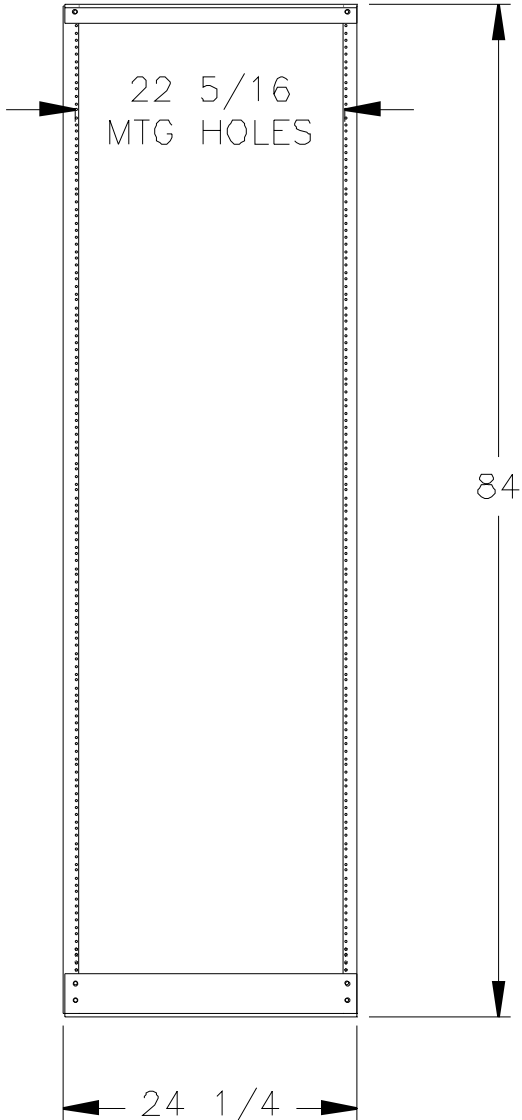

THIS PRINT IS THE PROPERTY OF HOMACO, INC. ITS USE IS VALID ONLY FOR THE PURPOSE FOR WHICH IT WAS INTENDED ANY USE, COPY OR REPRODUCTION WITHOUT THE WRITTEN PERMISSION OF HOMACO, INC IS PROHIBITED.

HOMACO
CHICAGO, ILLINOIS

DRAWN
RJP

CHECKED:
-

REVISION:
-

CAT #
23-84-T2SD-CMB

TITLE: CUSTOMER USE DRAWING
CABLE MANAGEMENT RACK 3"

DWG #
998-0313