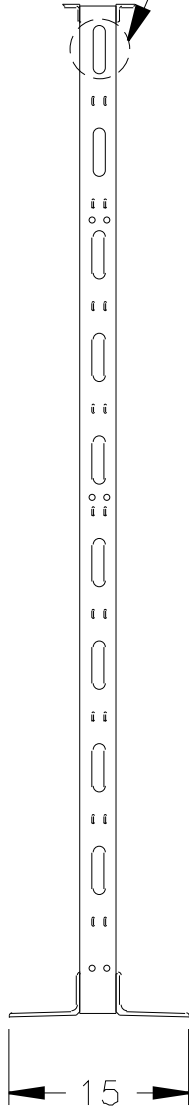

SEE DETAIL A

DETAIL A

THIS PRINT IS THE PROPERTY OF HOMACO, INC. ITS USE IS VALID ONLY FOR THE PURPOSE FOR WHICH IT WAS INTENDED ANY USE, COPY OR REPRODUCTION WITHOUT THE WRITTEN PERMISSION OF HOMACO, INC IS PROHIBITED.

HOMACO
CHICAGO, ILLINOIS

DRAWN
RJP

CHECKED:
-

REVISION:
-

CAT #
23-84-T2SD-CMB

TITLE: CUSTOMER USE DRAWING
CABLE MANAGEMENT RACK 3"

DWG #
998-0313