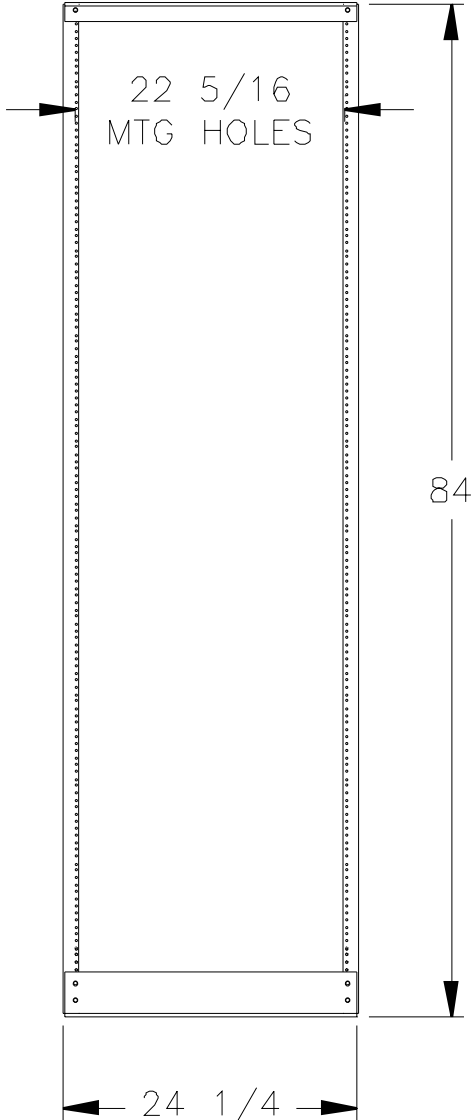

THIS PRINT IS THE PROPERTY OF HOMACO. ITS USE IS VALID ONLY FOR THE PURPOSE FOR WHICH IT WAS INTENDED. ANY USE, COPY OR REPRODUCTION WITHOUT THE WRITTEN PERMISSION OF HOMACO IS PROHIBITED.

HOMACO
CHICAGO, ILLINOIS

DRAWN

RJP

CHECKED:

-

REVISION:

-

CAT #
23-84-6T2SD-CMB

TITLE: **CUSTOMER USE DRAWING
CABLE MANAGEMENT RACK 6"**

DWG # **998-0314**