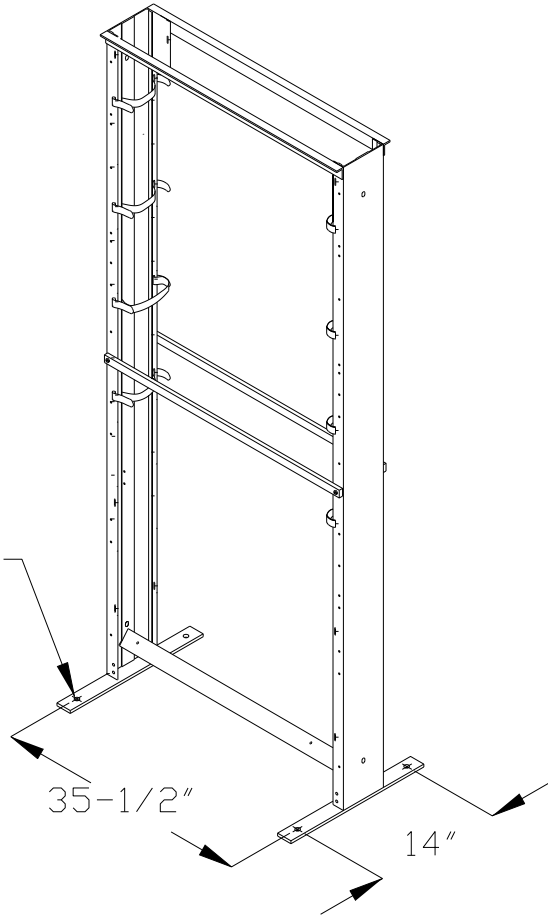

Ø5/8 MOUNTING HOLES

THIS PRINT IS THE PROPERTY OF HOMACO. ITS USE IS VALID ONLY FOR THE PURPOSE FOR WHICH IT WAS INTENDED. ANY USE, COPY OR REPRODUCTION WITHOUT THE WRITTEN PERMISSION OF HOMACO IS PROHIBITED.

110D-UR-D

TITLE:

CUSTOMER USE DRAWING  
110D FRAME SHELL - DOUBLE

DWG. #

998-0315