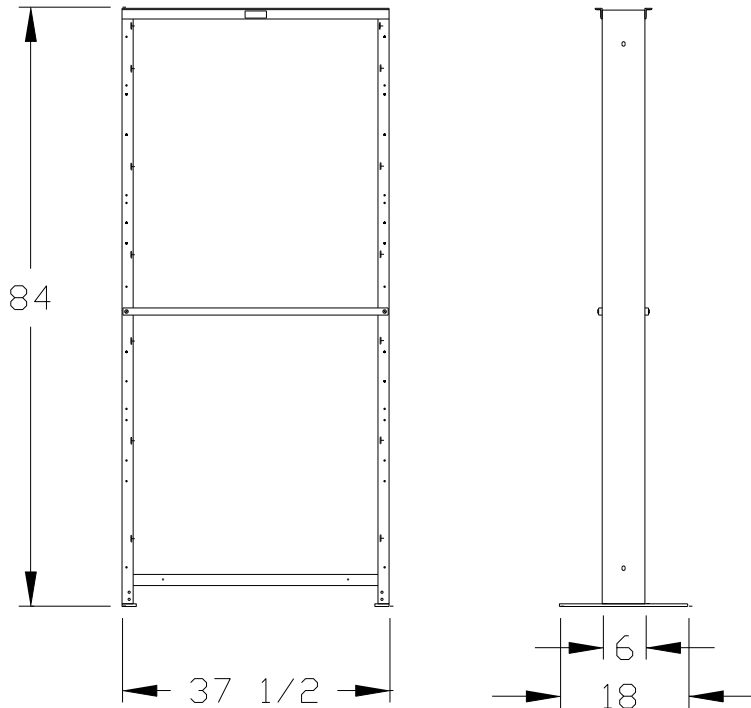

Ø5/8 MOUNTING HOLES

THIS PRINT IS THE PROPERTY OF HOMACO. ITS USE IS VALID ONLY FOR THE PURPOSE FOR WHICH IT WAS INTENDED. ANY USE, COPY OR REPRODUCTION WITHOUT THE WRITTEN PERMISSION OF HOMACO IS PROHIBITED.

110D-UR-D

TITLE:

CUSTOMER USE DRAWING  
110D FRAME SHELL - DOUBLE

DWG. #

998-0315